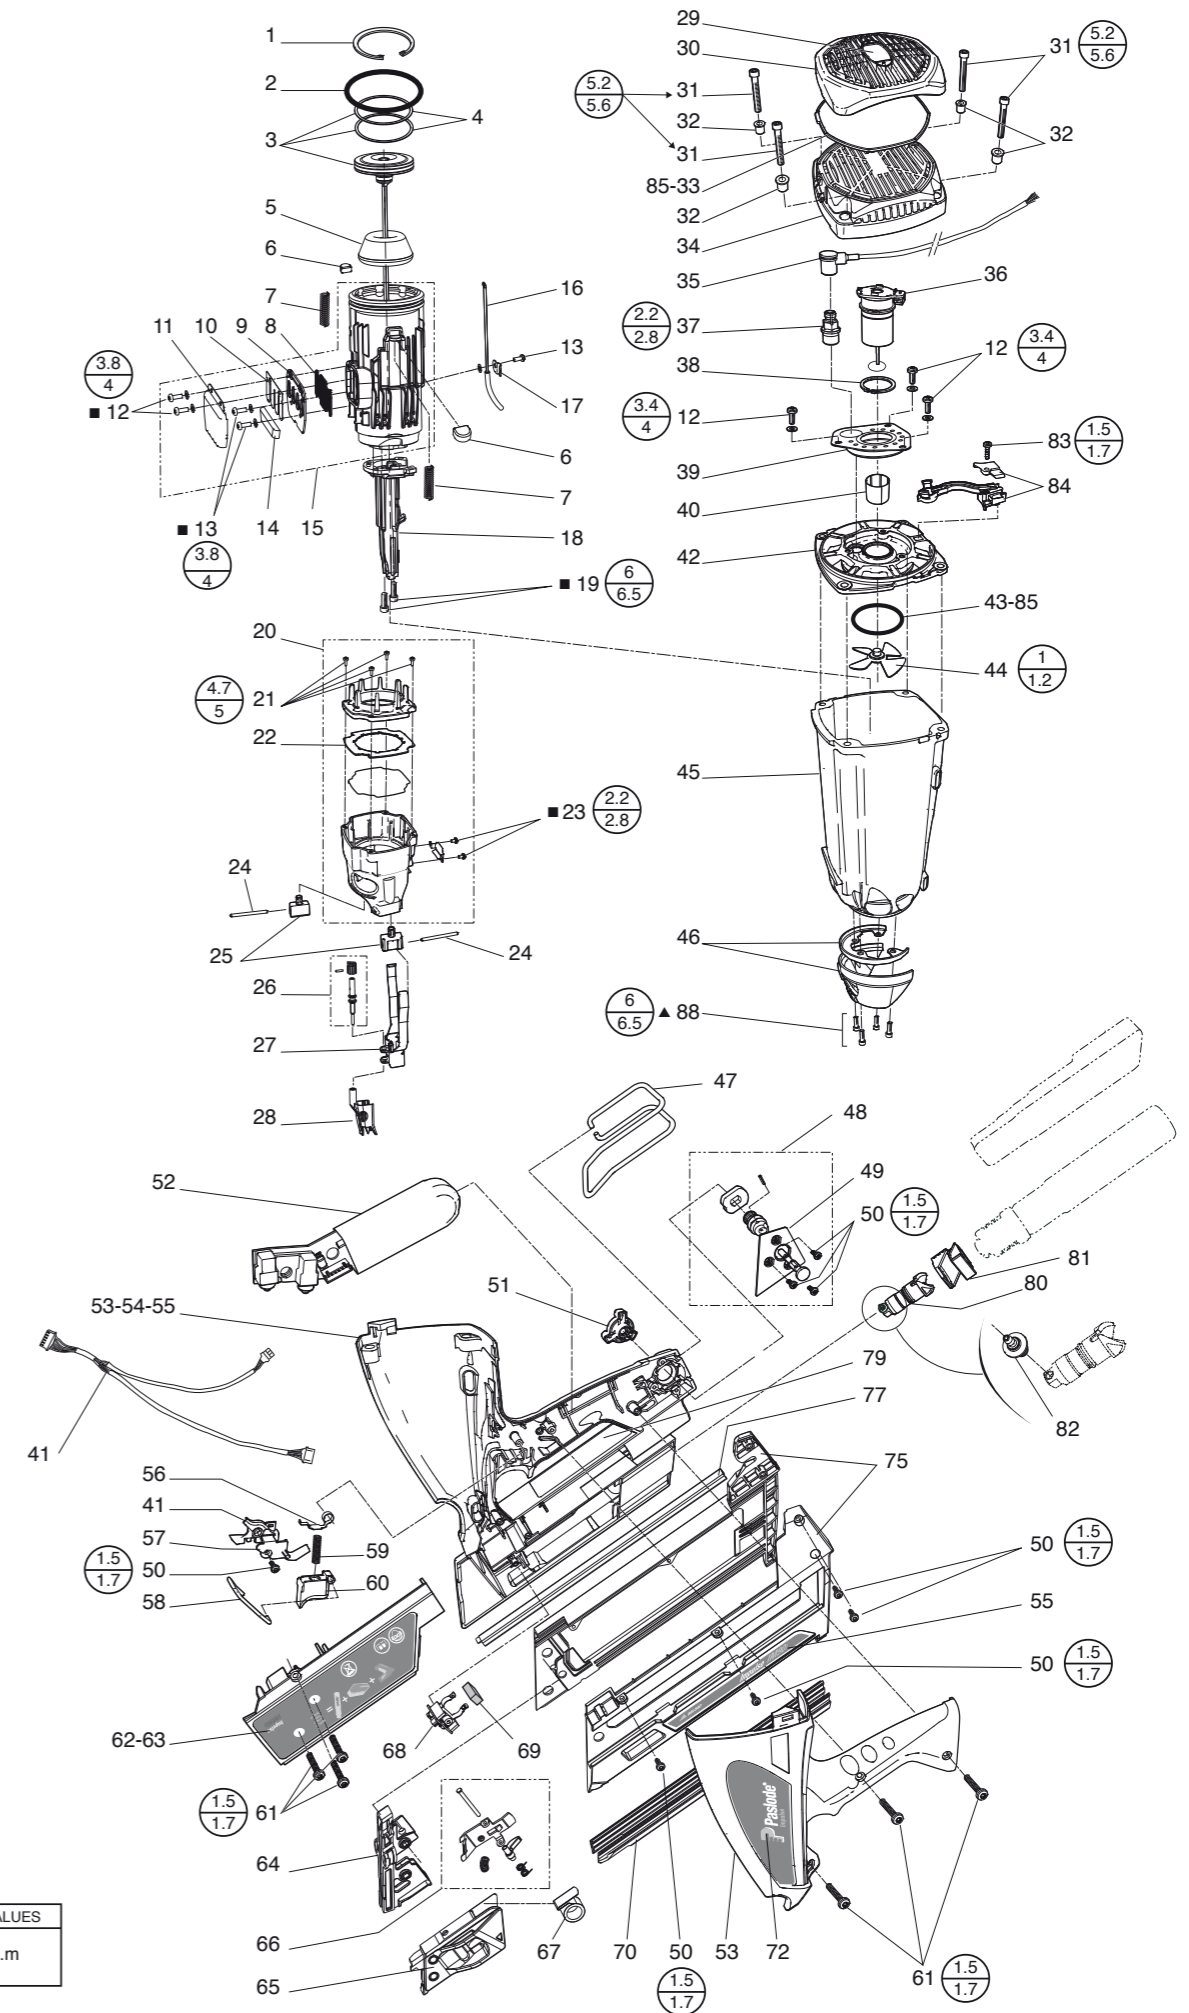

■ Apply Loctite RC-620 (Green)

▲ Apply Loctite 243 (Blue)

→ Denotes Change

IM100i Part No. 014188 (EU)

TORQUE VALUES
MIN MAX N.m